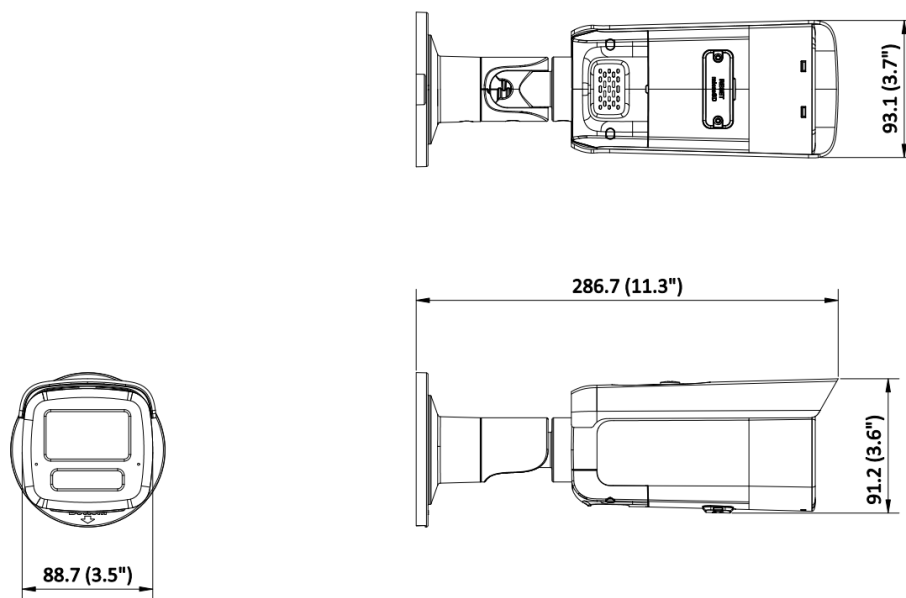

This model has NO SPECIFIC PROTECTION.

Level	Description
Top-level protection	Hikvision products at this level are equipped for use in areas where professional anti-corrosion protection is a must. Typical application scenarios include coastlines, docks, chemical plants, and more.
Moderate protection	Hikvision products at this level are equipped for use in areas with moderate anti-corrosion demands. Typical application scenarios include coastal areas about 2 kilometers (1.24 miles) away from coastlines, as well as areas affected by acid rain.
No specific protection	Hikvision products at this level are equipped for use in areas where no specific anti-corrosion protection is needed.

▪ **Available Model**

- DS-2CD2T46G2H-IS2U/SRB(2.8mm)
- DS-2CD2T46G2H-IS2U/SRB(4mm)
- DS-2CD2T46G2H-IS2U/SL(2.8mm)
- DS-2CD2T46G2H-IS2U/SL(4mm)
- DS-2CD2T46G2H-IS2U/SRB (2.8mm)/Black
- DS-2CD2T46G2H-IS2U/SL(2.8mm)/Black

▪ **Dimension**

Unit:mm (inch)